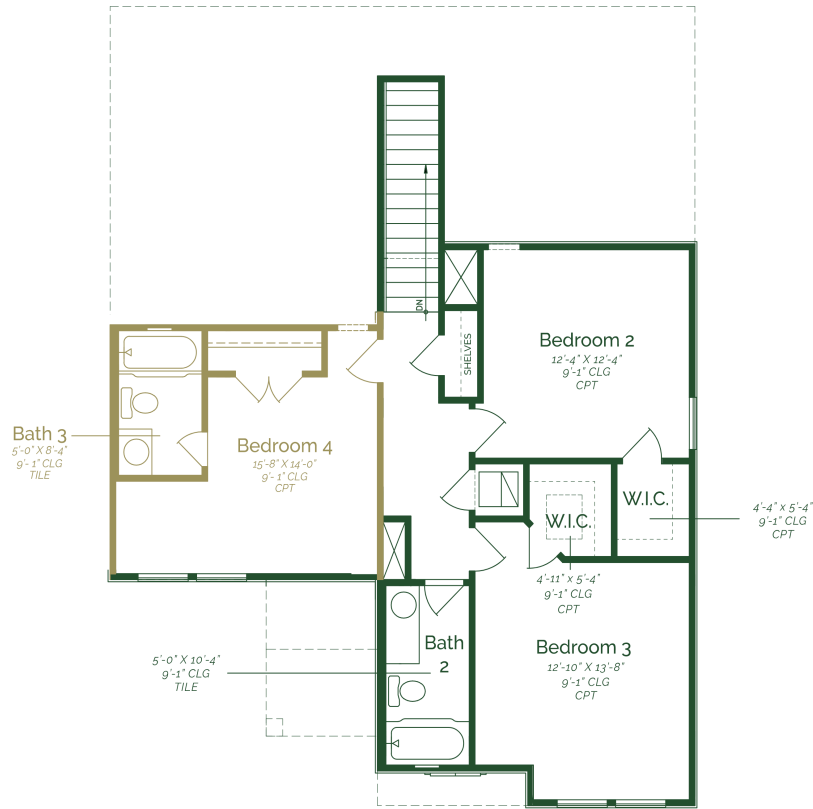

CAR GARAGE

2.0

STORIES

Call or Text 956-275-8069 or visit our Sales Office Monday - Saturday: 9:30am to 6:30pm
Sunday: 12pm to 6 pm for more info!

Welcome to a charming two-story home that effortlessly combines modern comfort with classic elegance. Upon entering the home, the open concept living space seamlessly integrates the family room, dining, and kitchen. The kitchen is a chef's delight, boasting upgraded pure white maple wood cabinets, iced white quartz countertops, and GE stainless steel appliances. Conveniently tucked away on the main floor is a powder room, for both residents and guests. Ascending the staircase to the second floor, you'll discover three well-appointed bedrooms and two full bathrooms.

- Covered patio
- Maple wood cabinets
- Quartz countertops
- GE stainless steel appliances- Gas

*Photos do not represent the final production of the home

Acuna II

FIRST FLOOR

SECOND FLOOR