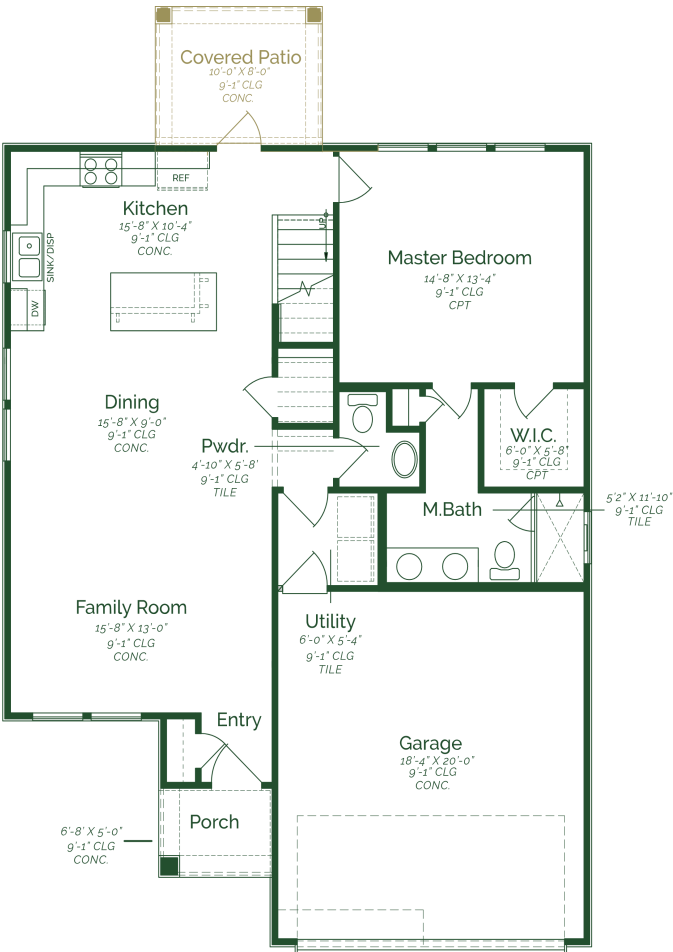

Acuna II

FIRST FLOOR