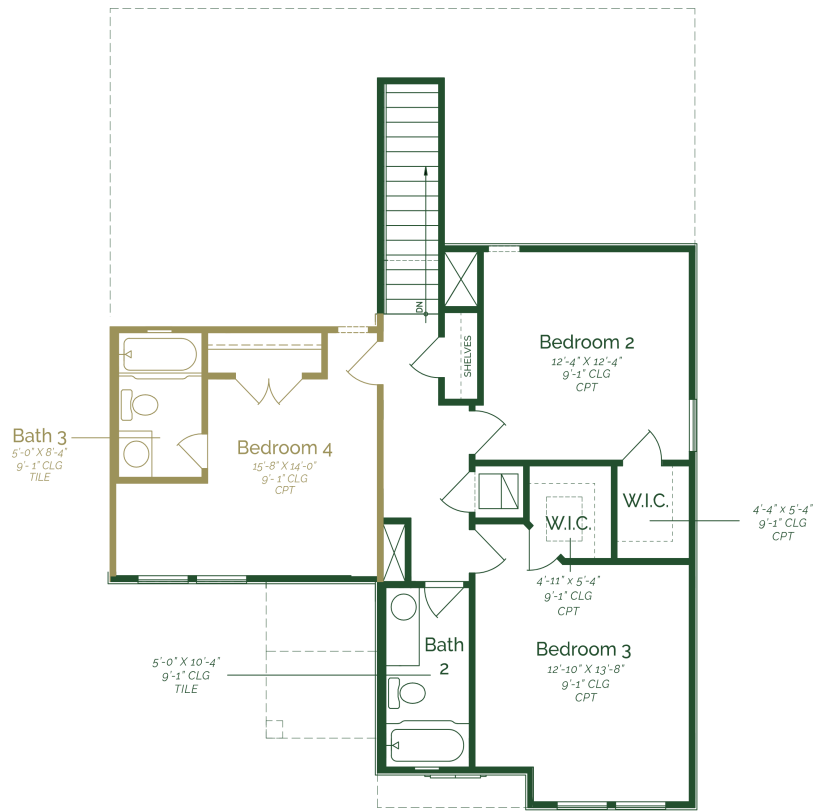

CAR GARAGE

2.0

STORIES

Call or Text 956-275-8069 or visit our Sales Office Monday - Saturday: 9:30am to 6:30pm  
Sunday: 12pm to 6 pm for more info!

Welcome to a charming two-story home that effortlessly combines modern comfort with classic elegance. Upon entering the home, the open concept living space seamlessly integrates the family room, dining, and kitchen. The kitchen is a chef's delight, boasting upgraded pure white maple wood cabinets, iced white quartz countertops, and GE stainless steel appliances. Conveniently tucked away on the main floor is a powder room, for both residents and guests. Ascending the staircase to the second floor, you'll discover three well-appointed bedrooms and two full bathrooms.

# Acuna II

FIRST FLOOR

SECOND FLOOR