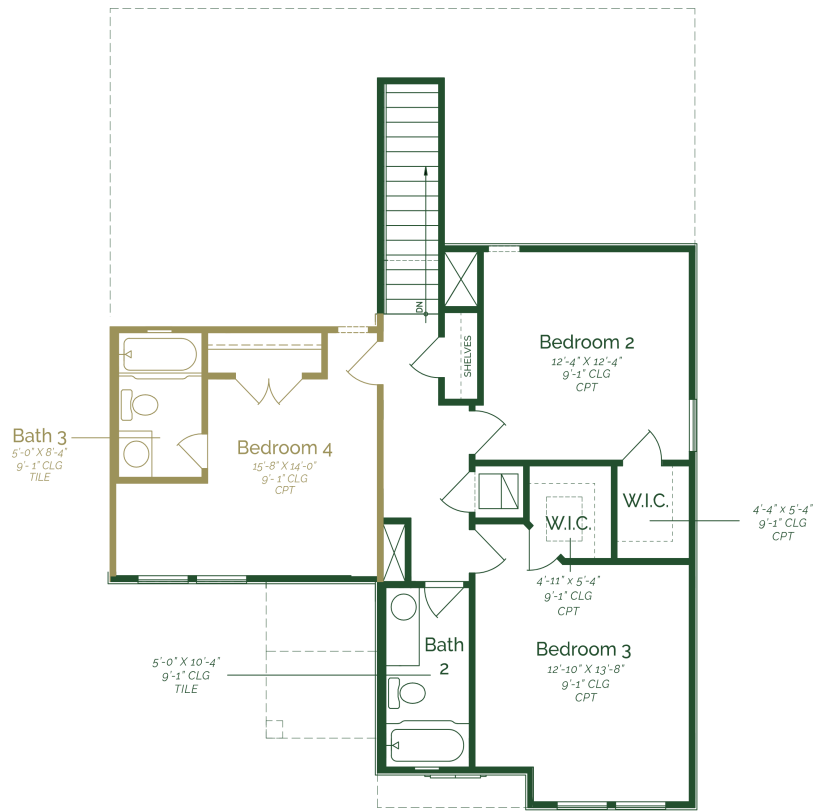

SECOND FLOOR