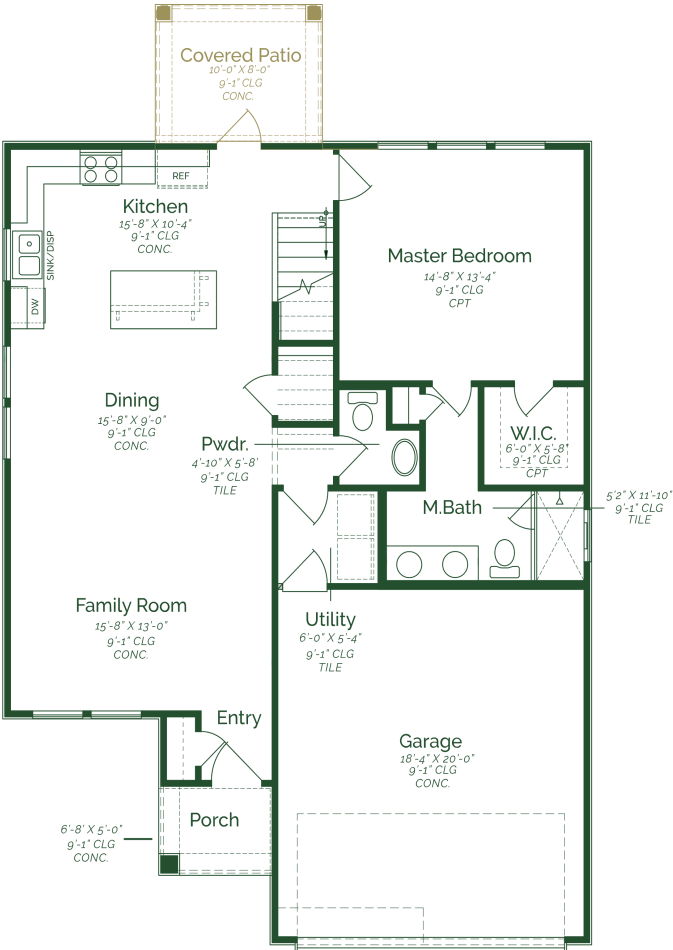

TOTAL SQUARE FEET

1,889

LIVING SQUARE FEET

4

BEDROOMS

3.5

BATHS

2

CAR GARAGE

2.0

STORIES

Call or Text 956-275-8069 or visit our Sales Office Monday - Saturday: 9:30am to 6:30pm
Sunday: 12pm to 6 pm for more info!

Welcome to a charming two-story home that effortlessly combines modern comfort with classic elegance. Upon entering the home, the open concept living space seamlessly integrates the family room, dining, and kitchen. The kitchen is a chef's delight, boasting upgraded pure white maple wood cabinets, iced white quartz countertops, and GE stainless steel appliances. Conveniently tucked away on the main floor is a powder room, for both residents and guests. Ascending the staircase to the second floor, you'll discover three well-appointed bedrooms and two full bathrooms.

- Covered patio
- Maple wood cabinets
- Quartz countertops
- GE stainless steel appliances- Gas

*Photos do not represent the final production of the home

Acuna II

FIRST FLOOR

SECOND FLOOR