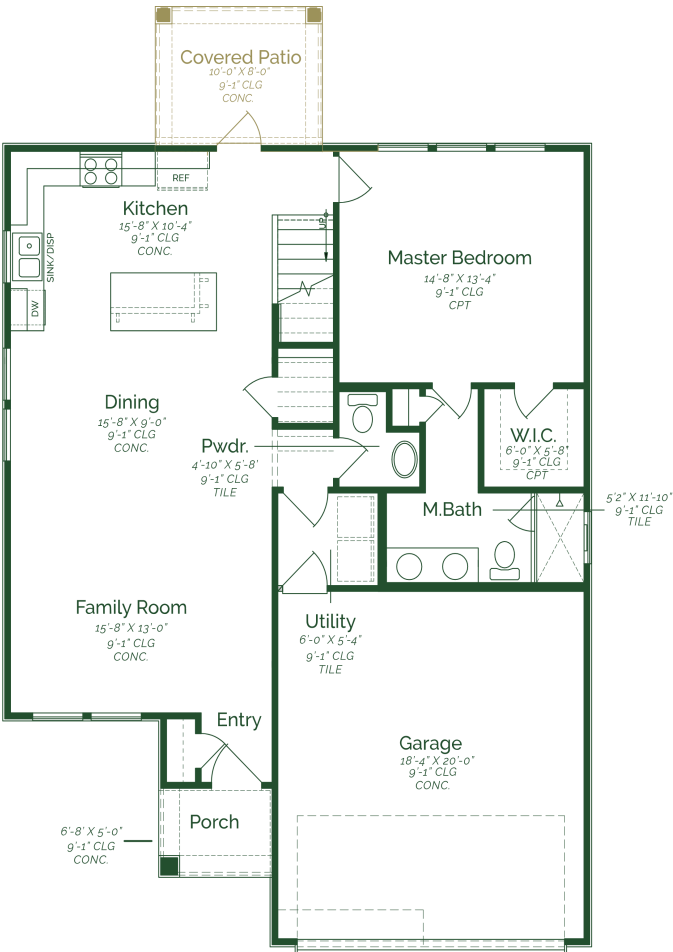

TOTAL SQUARE FEET

1,889

LIVING SQUARE FEET

4

BEDROOMS

3.5

BATHS

2

CAR GARAGE

2.0

STORIES

Call or Text 956-275-8069 or visit our Sales Office Monday - Saturday: 9:30am to 6:30pm  
Sunday: 12pm to 6 pm for more info!

Welcome to a charming two-story home that effortlessly combines modern comfort with classic elegance. Upon entering the home, the open concept living space seamlessly integrates the family room, dining, and kitchen. The kitchen is a chef's delight, boasting upgraded pure white maple wood cabinets, iced white quartz countertops, and GE stainless steel appliances. Conveniently tucked away on the main floor is a powder room, for both residents and guests. Ascending the staircase to the second floor, you'll discover three well-appointed bedrooms and two full bathrooms.

# Acuna II

FIRST FLOOR

SECOND FLOOR