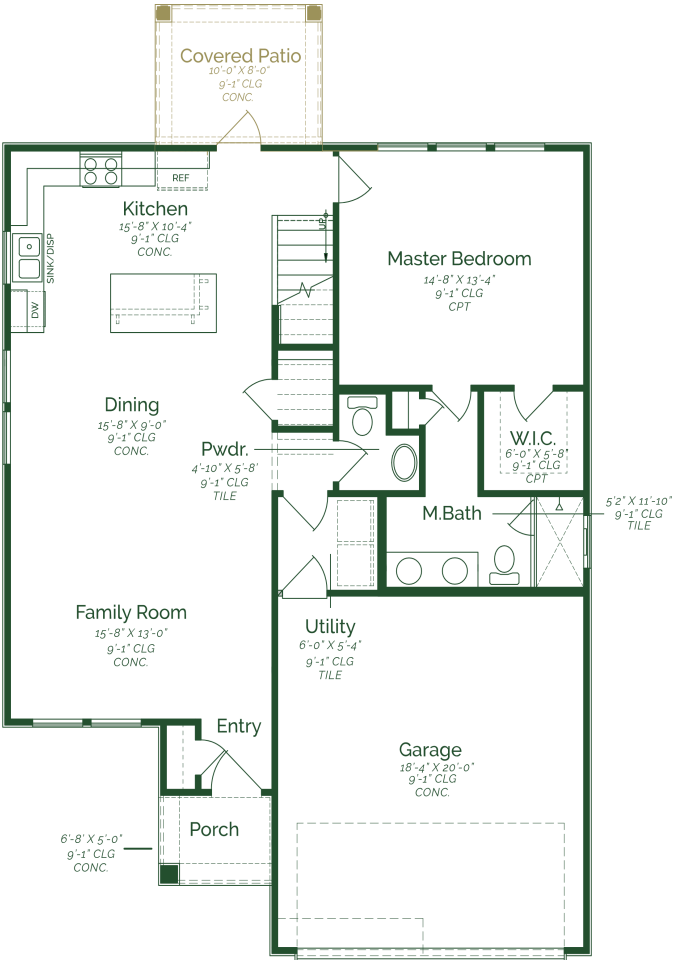

CAR GARAGE

2.0

STORIES

Call or Text 956-275-8069 or visit our Sales Office Monday - Saturday: 9:30am to 6:30pm  
Sunday: 12pm to 6 pm for more info!

Welcome to a charming two-story home that effortlessly combines modern comfort with classic elegance. Upon entering the home, the open concept living space seamlessly integrates the family room, dining, and kitchen. The kitchen is a chef's delight, boasting upgraded painted pure white maple wood cabinets, Granite countertops, and GE stainless steel appliances. Conveniently tucked away on the main floor is a powder room, for both residents and guests. Ascending the staircase to the second floor, you'll discover three well-appointed bedrooms and shared full bathroom.

- Covered patio
- Maple wood cabinets
- Granite countertops
- Tile flooring throughout home

\*Photos do not represent the final production of the home

# Acuna II

FIRST FLOOR

SECOND FLOOR