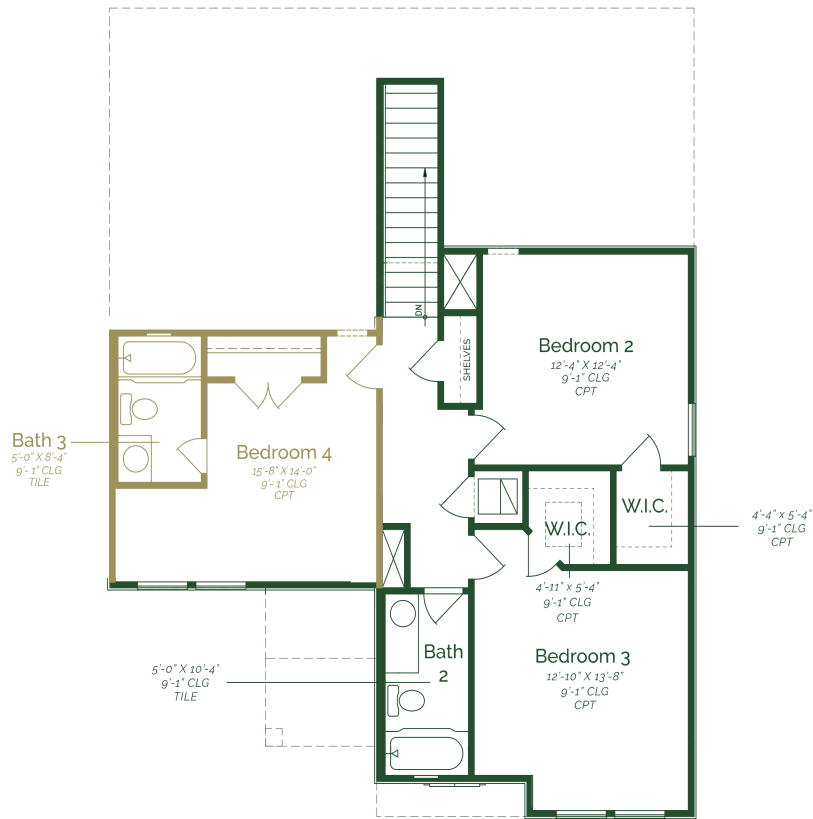

CAR GARAGE

2.0

STORIES

Call or Text 956-275-8069 or visit our Sales Office Monday - Saturday: 9:30am to 6:30pm  
Sunday: 12pm to 6 pm for more info!

Welcome to a charming two-story home that effortlessly combines modern comfort with classic elegance. Upon entering the home, the open concept living space seamlessly integrates the family room, dining, and kitchen. The kitchen is a chef's delight, boasting upgraded painted pure white maple wood cabinets, Granite countertops, and GE stainless steel appliances. Conveniently tucked away on the main floor is a powder room, for both residents and guests. Ascending the staircase to the second floor, you'll discover three well-appointed bedrooms and shared full bathroom.

- Covered patio
- Maple wood cabinets
- Granite countertops
- Tile flooring throughout home

\*Photos do not represent the final production of the home

# Acuna II

FIRST FLOOR

SECOND FLOOR