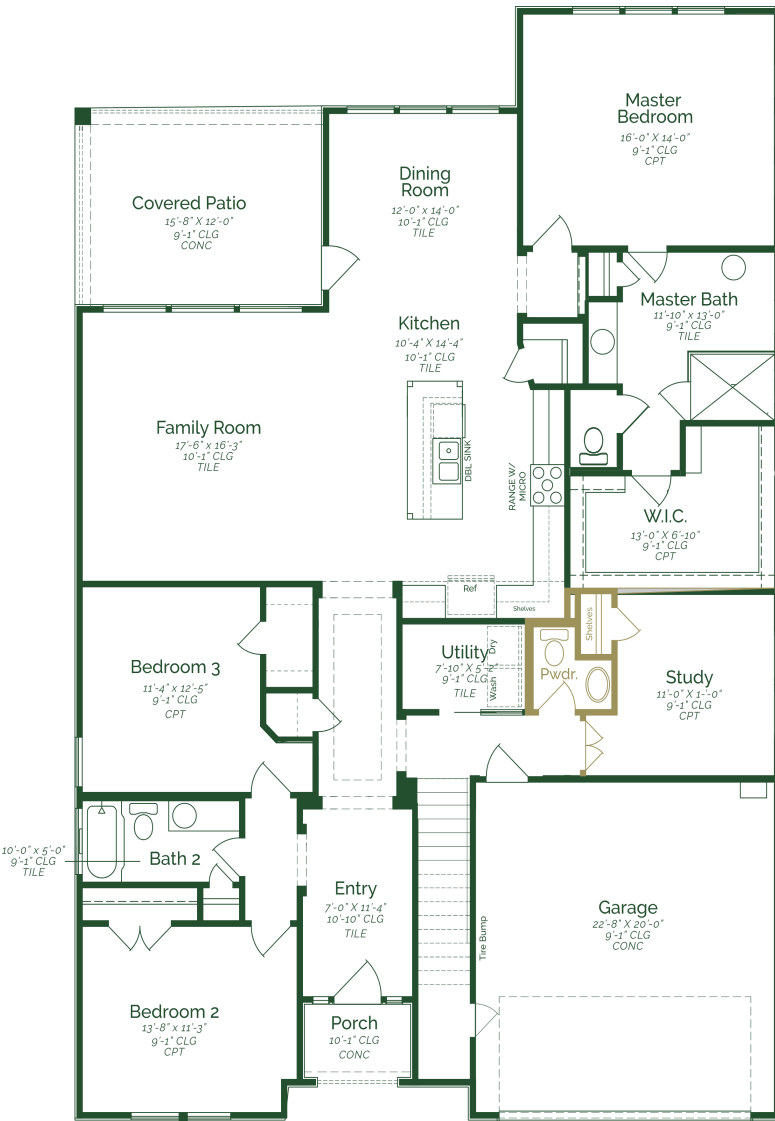

Available Now!
\$491,990
 From \$4,027.38*/month

14801 Aqualina Way
 Aqualina at Tres Lagos
 Homesite 74

Est. Completion Date: Available Now!

3,566	2,945	4	3.5	2	2.0
TOTAL SQUARE FEET	LIVING SQUARE FEET	BEDROOMS	BATHS	CAR GARAGE	STORIES

Call or Text 956-205-0605 or visit our Sales Office Monday - Saturday: 9:30am to 6:30pm
 Sunday: 12pm to 6pm for more info!

Stepping through the front door, to your left you have two bedrooms and a shared full bathroom. As you walk into the home you're greeted by your first two bedrooms and full bath. The heart of the home is the open concept family room, kitchen, and dining room. The kitchen is equipped with, pure white maple wood cabinets, quartz countertops, and GE stainless steel appliances. The primary suite is, complete with an ensuite bathroom featuring a step in shower, dual vanities, and a large walk-in closet. Venturing upstairs, you will find an upgraded fourth bedroom and spacious game room.

Francisco 2 Story

FIRST FLOOR

SECOND FLOOR