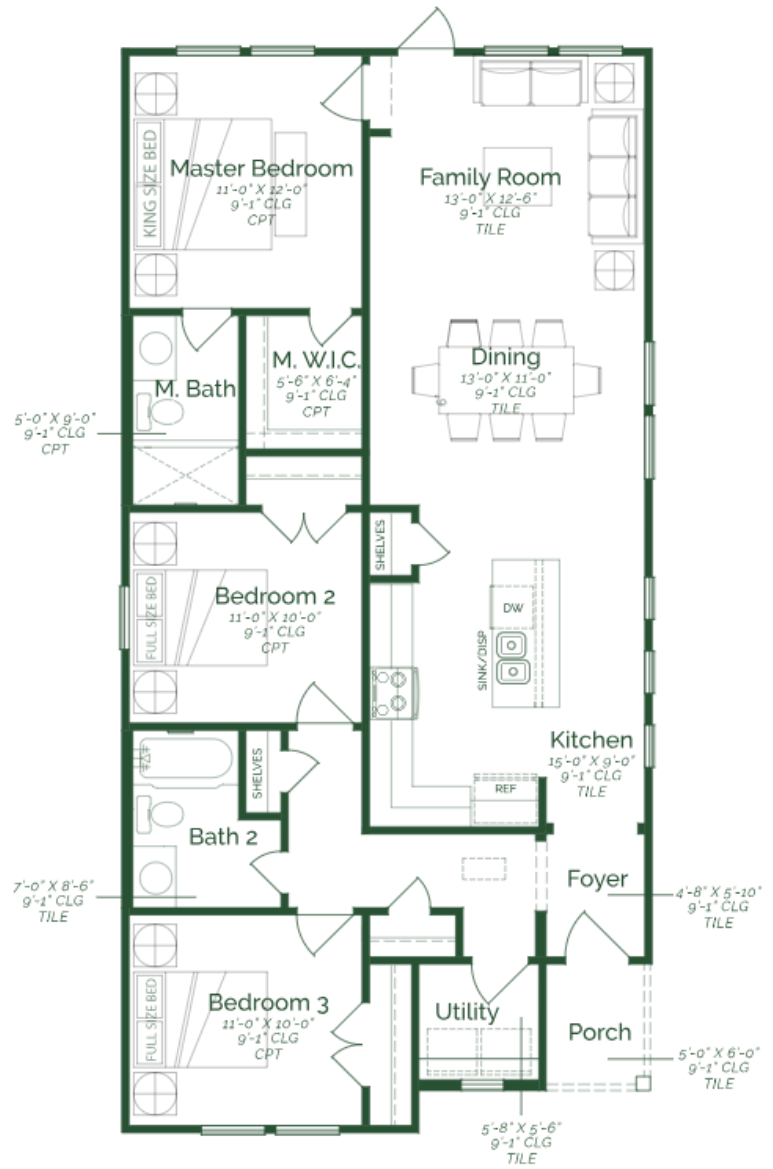

**Available Now!**  
**\$209,990**  
 From \$1,164.66\*/month

**5740 St Dominic Dr**  
 Wolf Creek  
 Homesite 23

Est. Completion Date: Available MAY/JUN 2025

<b>1,334</b>	<b>1,304</b>	<b>3</b>	<b>2</b>	<b>1.0</b>
TOTAL SQUARE FEET	LIVING SQUARE FEET	BEDROOMS	BATHS	STORIES

Call or Text 956-275-8069 or visit our Sales Office Monday - Saturday: 9:30am to 6:30pm Sunday: 12pm to 6pm for more info!

This home features three bedrooms and an open-concept layout. The spacious family room flows seamlessly into the dining area and kitchen, creating an inviting space for relaxation and entertaining. The kitchen is equipped upgraded painted pure white maple wood cabinets, ceara white granite countertops, and GE stainless steel appliances. The primary suite offers a spacious layout, a full bathroom, and a large walk-in closet. Additionally, the home includes a utility room, driftwood tile flooring throughout home and brushed nickel plumbing.

# Bear

FIRST FLOOR