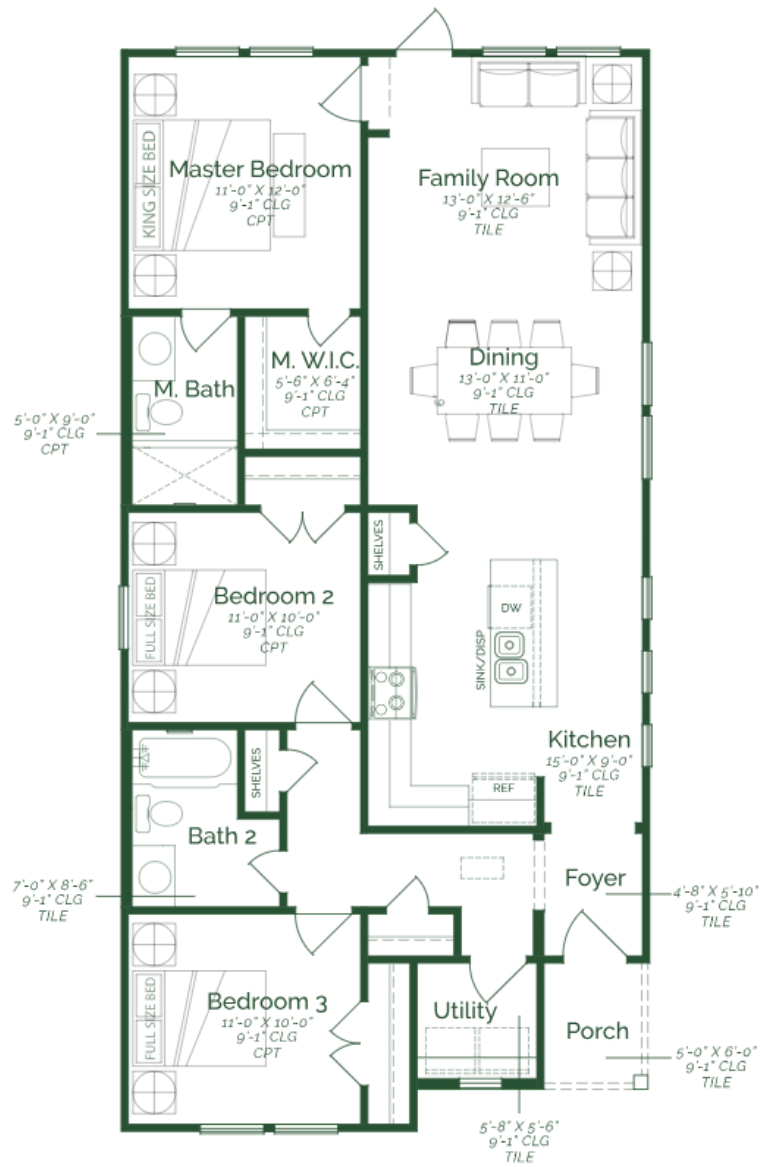

Available Now!
\$210,990
 From \$1,613*/month

5727 St Dominic Dr
 Wolf Creek
 Homesite 02

Est. Completion Date: Available JUN/JUL 2025

1,252 TOTAL SQUARE FEET	1,252 LIVING SQUARE FEET	3 BEDROOMS	2 BATHS	1.0 STORIES
-----------------------------------	------------------------------------	----------------------	-------------------	-----------------------

Call or Text 956-275-8069 or visit our Sales Office Monday - Saturday: 9:30am to 6:30pm Sunday: 12pm to 6pm for more info!

This home features three bedrooms and an open-concept layout. The spacious family room flows seamlessly into the dining area and kitchen, creating an inviting space for relaxation and entertaining. The kitchen is equipped with, upgraded painted pure white maple wood cabinets, granite countertops, and GE stainless steel appliances. The primary suite offers a spacious layout, a full bathroom, and a large walk-in closet. Additionally, the home includes a utility room, brushed nickel plumbing, and tile flooring throughout home.

Bear

FIRST FLOOR