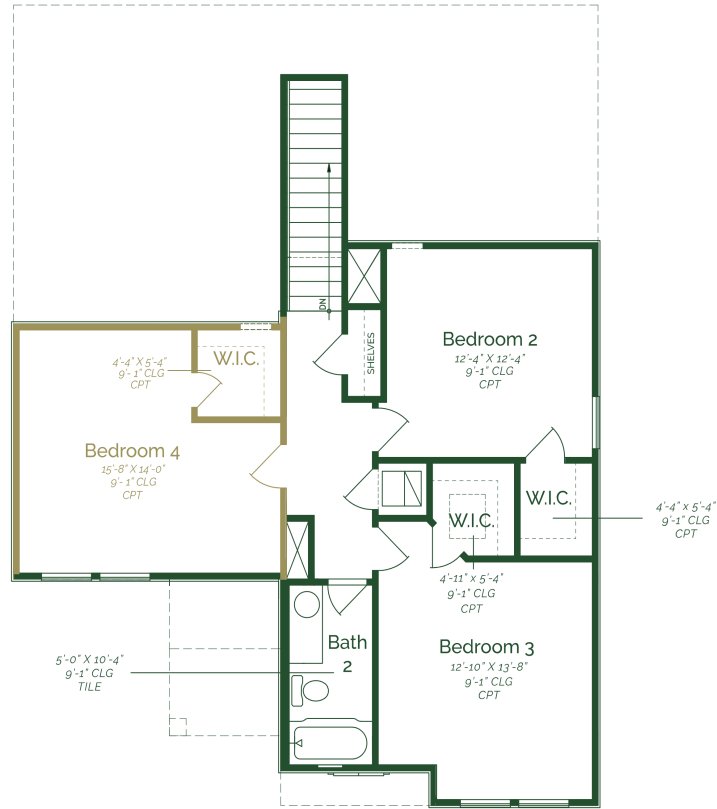

Call or Text (956) 275-8069 or visit our Sales Office Monday - Saturday: 9:30 AM - 6:30 PM Sunday: Noon - 6:00 PM for more info!

Welcome to a charming two-story home that effortlessly combines modern comfort with classic elegance. Upon entering the home, the open concept living space seamlessly integrates the family room, dining, and kitchen. The kitchen is a chef's delight, boasting upgraded painted pure white maple wood cabinets, granite countertops, and GE stainless steel appliances. Conveniently tucked away on the main floor is a powder room, for both residents and guests. Upstairs, you'll find three spacious bedrooms, each featuring a walk-in closet, along with a shared full bathroom.

Acuna II

FIRST FLOOR

SECOND FLOOR