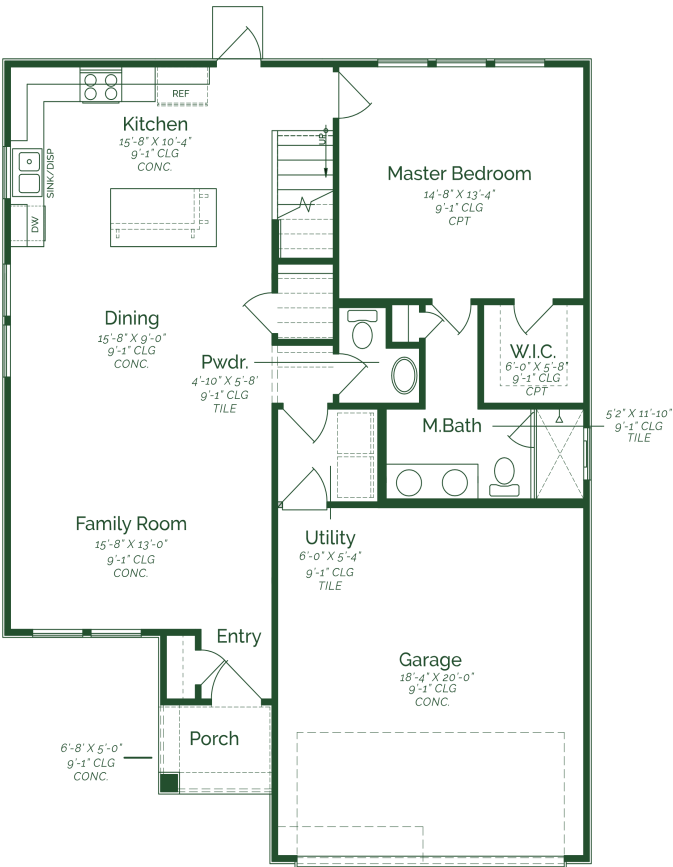

Call or Text (956) 275-8069 or visit our Sales Office Monday - Saturday: 9:30 AM - 6:30 PM Sunday: Noon - 6:00 PM for more info!

Welcome to a charming two-story home that effortlessly combines modern comfort with classic elegance. Upon entering the home, the open concept living space seamlessly integrates the family room, dining, and kitchen. The kitchen is a chef's delight, boasting upgraded painted pure white maple wood cabinets, granite countertops, and GE stainless steel appliances. Conveniently tucked away on the main floor is a powder room, for both residents and guests. Upstairs, you'll find three spacious bedrooms, each featuring a walk-in closet, along with a shared full bathroom.

Acuna II

FIRST FLOOR

SECOND FLOOR