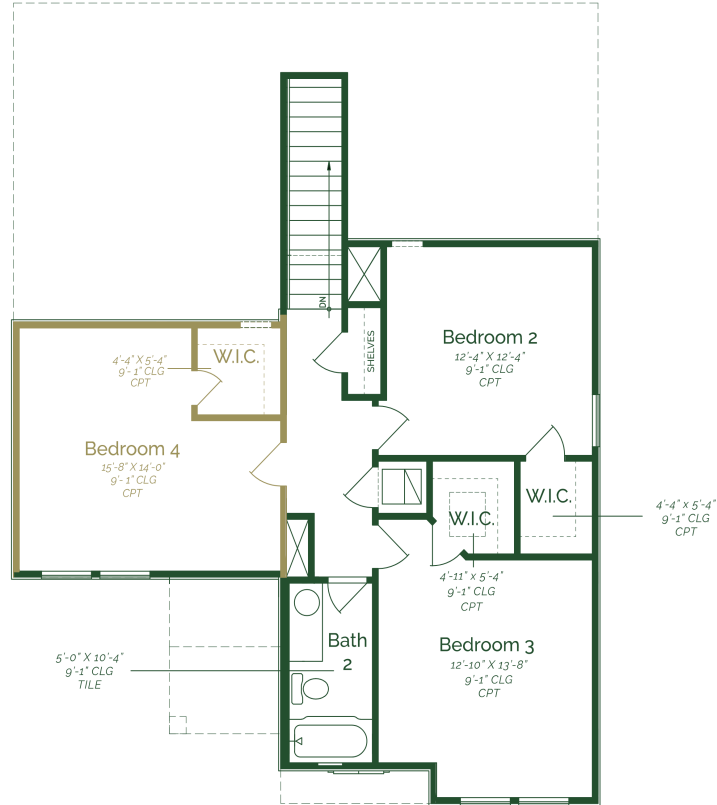

Call or Text (956) 275-8069 or visit our Sales Office Monday - Saturday: 9:30 AM - 6:30 PM Sunday: Noon - 6:00 PM for more info!

Welcome to a charming two-story home that effortlessly combines modern comfort with classic elegance. Upon entering the home, the open concept living space seamlessly integrates the family room, dining, and kitchen. The kitchen is a chef's delight, boasting upgraded painted pure white maple wood cabinets, granite countertops, and GE stainless steel appliances. Conveniently tucked away on the main floor is a powder room, for both residents and guests. Upstairs, you'll find three spacious bedrooms, each featuring a walk-in closet, along with a shared full bathroom.

Acuna II

FIRST FLOOR

SECOND FLOOR