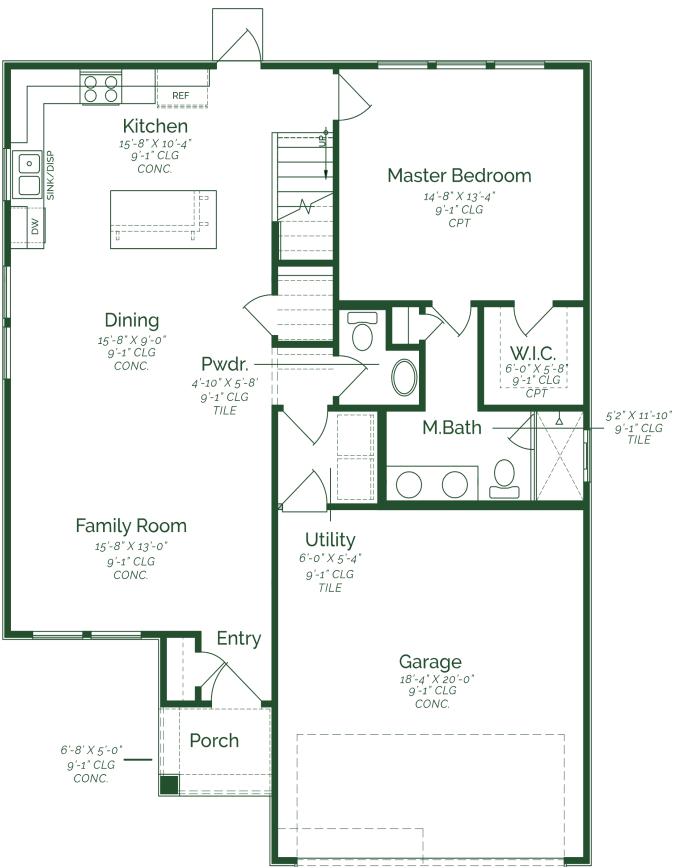

Call or Text (956) 275-8069 or visit our Sales Office Monday - Saturday: 9:30 AM - 6:30 PM Sunday: Noon - 6:00 PM for more info!

Welcome to a charming two-story home that effortlessly combines modern comfort with classic elegance. Upon entering the home, the open concept living space seamlessly integrates the family room, dining, and kitchen. The kitchen is a chef's delight, boasting upgraded painted pure white maple wood cabinets, granite countertops, and GE stainless steel appliances. Conveniently tucked away on the main floor is a powder room, for both residents and guests. Upstairs, you'll find three spacious bedrooms, each featuring a walk-in closet, along with a shared full bathroom.

Acuna II

FIRST FLOOR

SECOND FLOOR